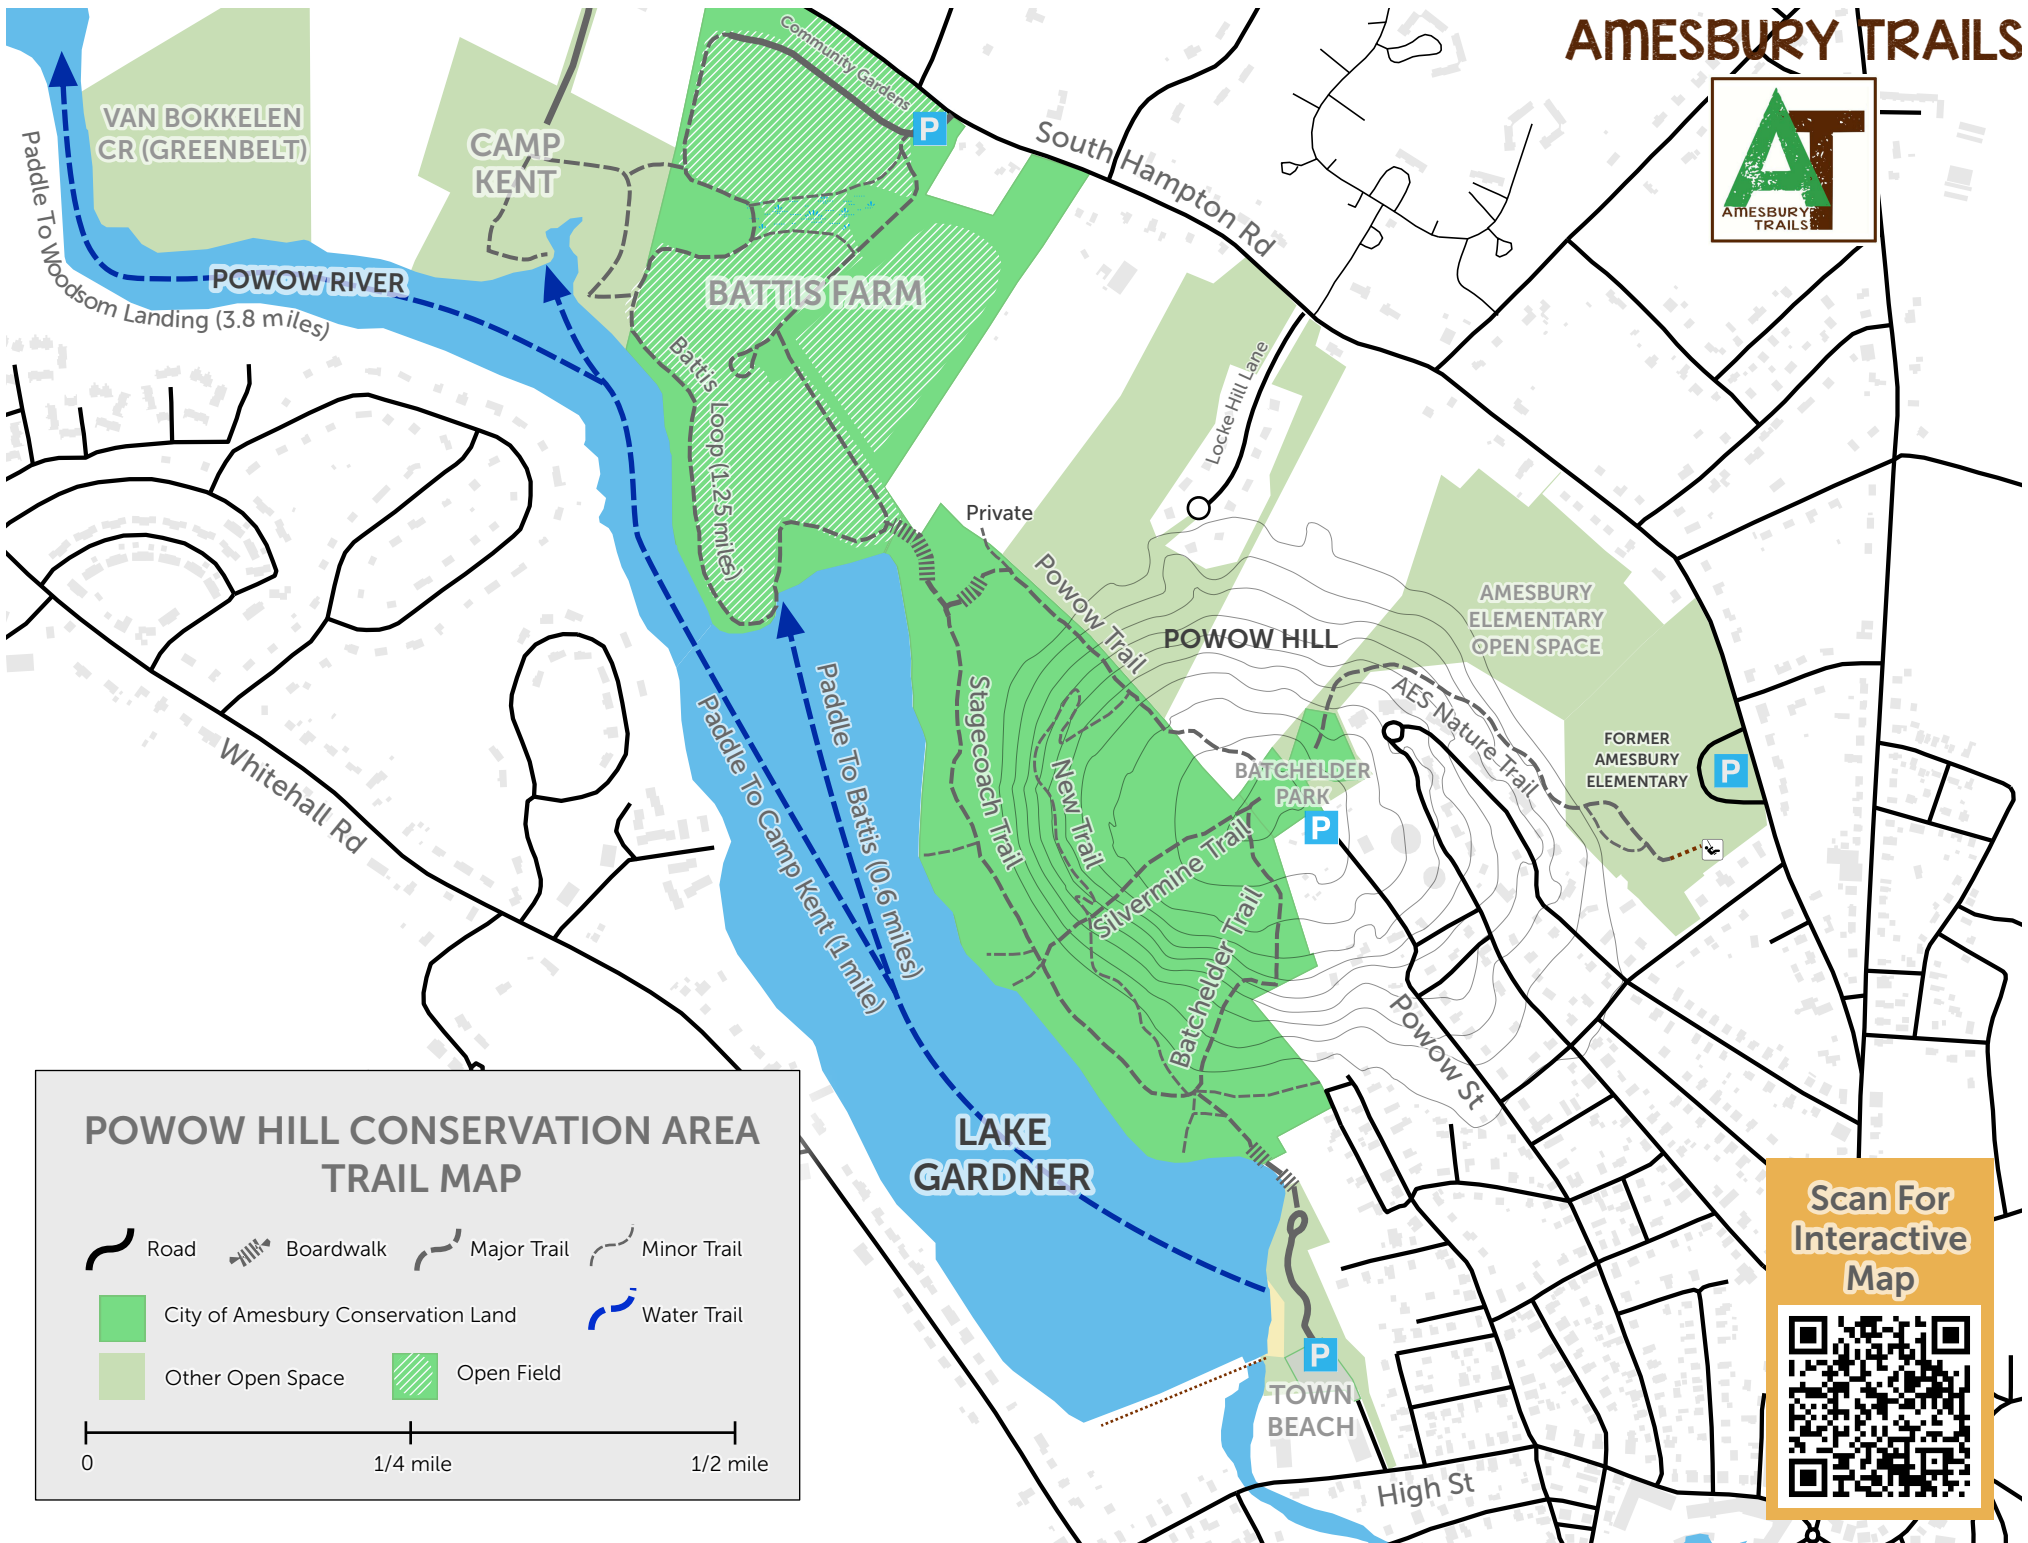

AMESBURY TRAILS

POWOW HILL CONSERVATION AREA TRAIL MAP

- Road
- Boardwalk
- Major Trail
- Minor Trail
- City of Amesbury Conservation Land
- Water Trail
- Other Open Space
- Open Field

Scan For Interactive Map