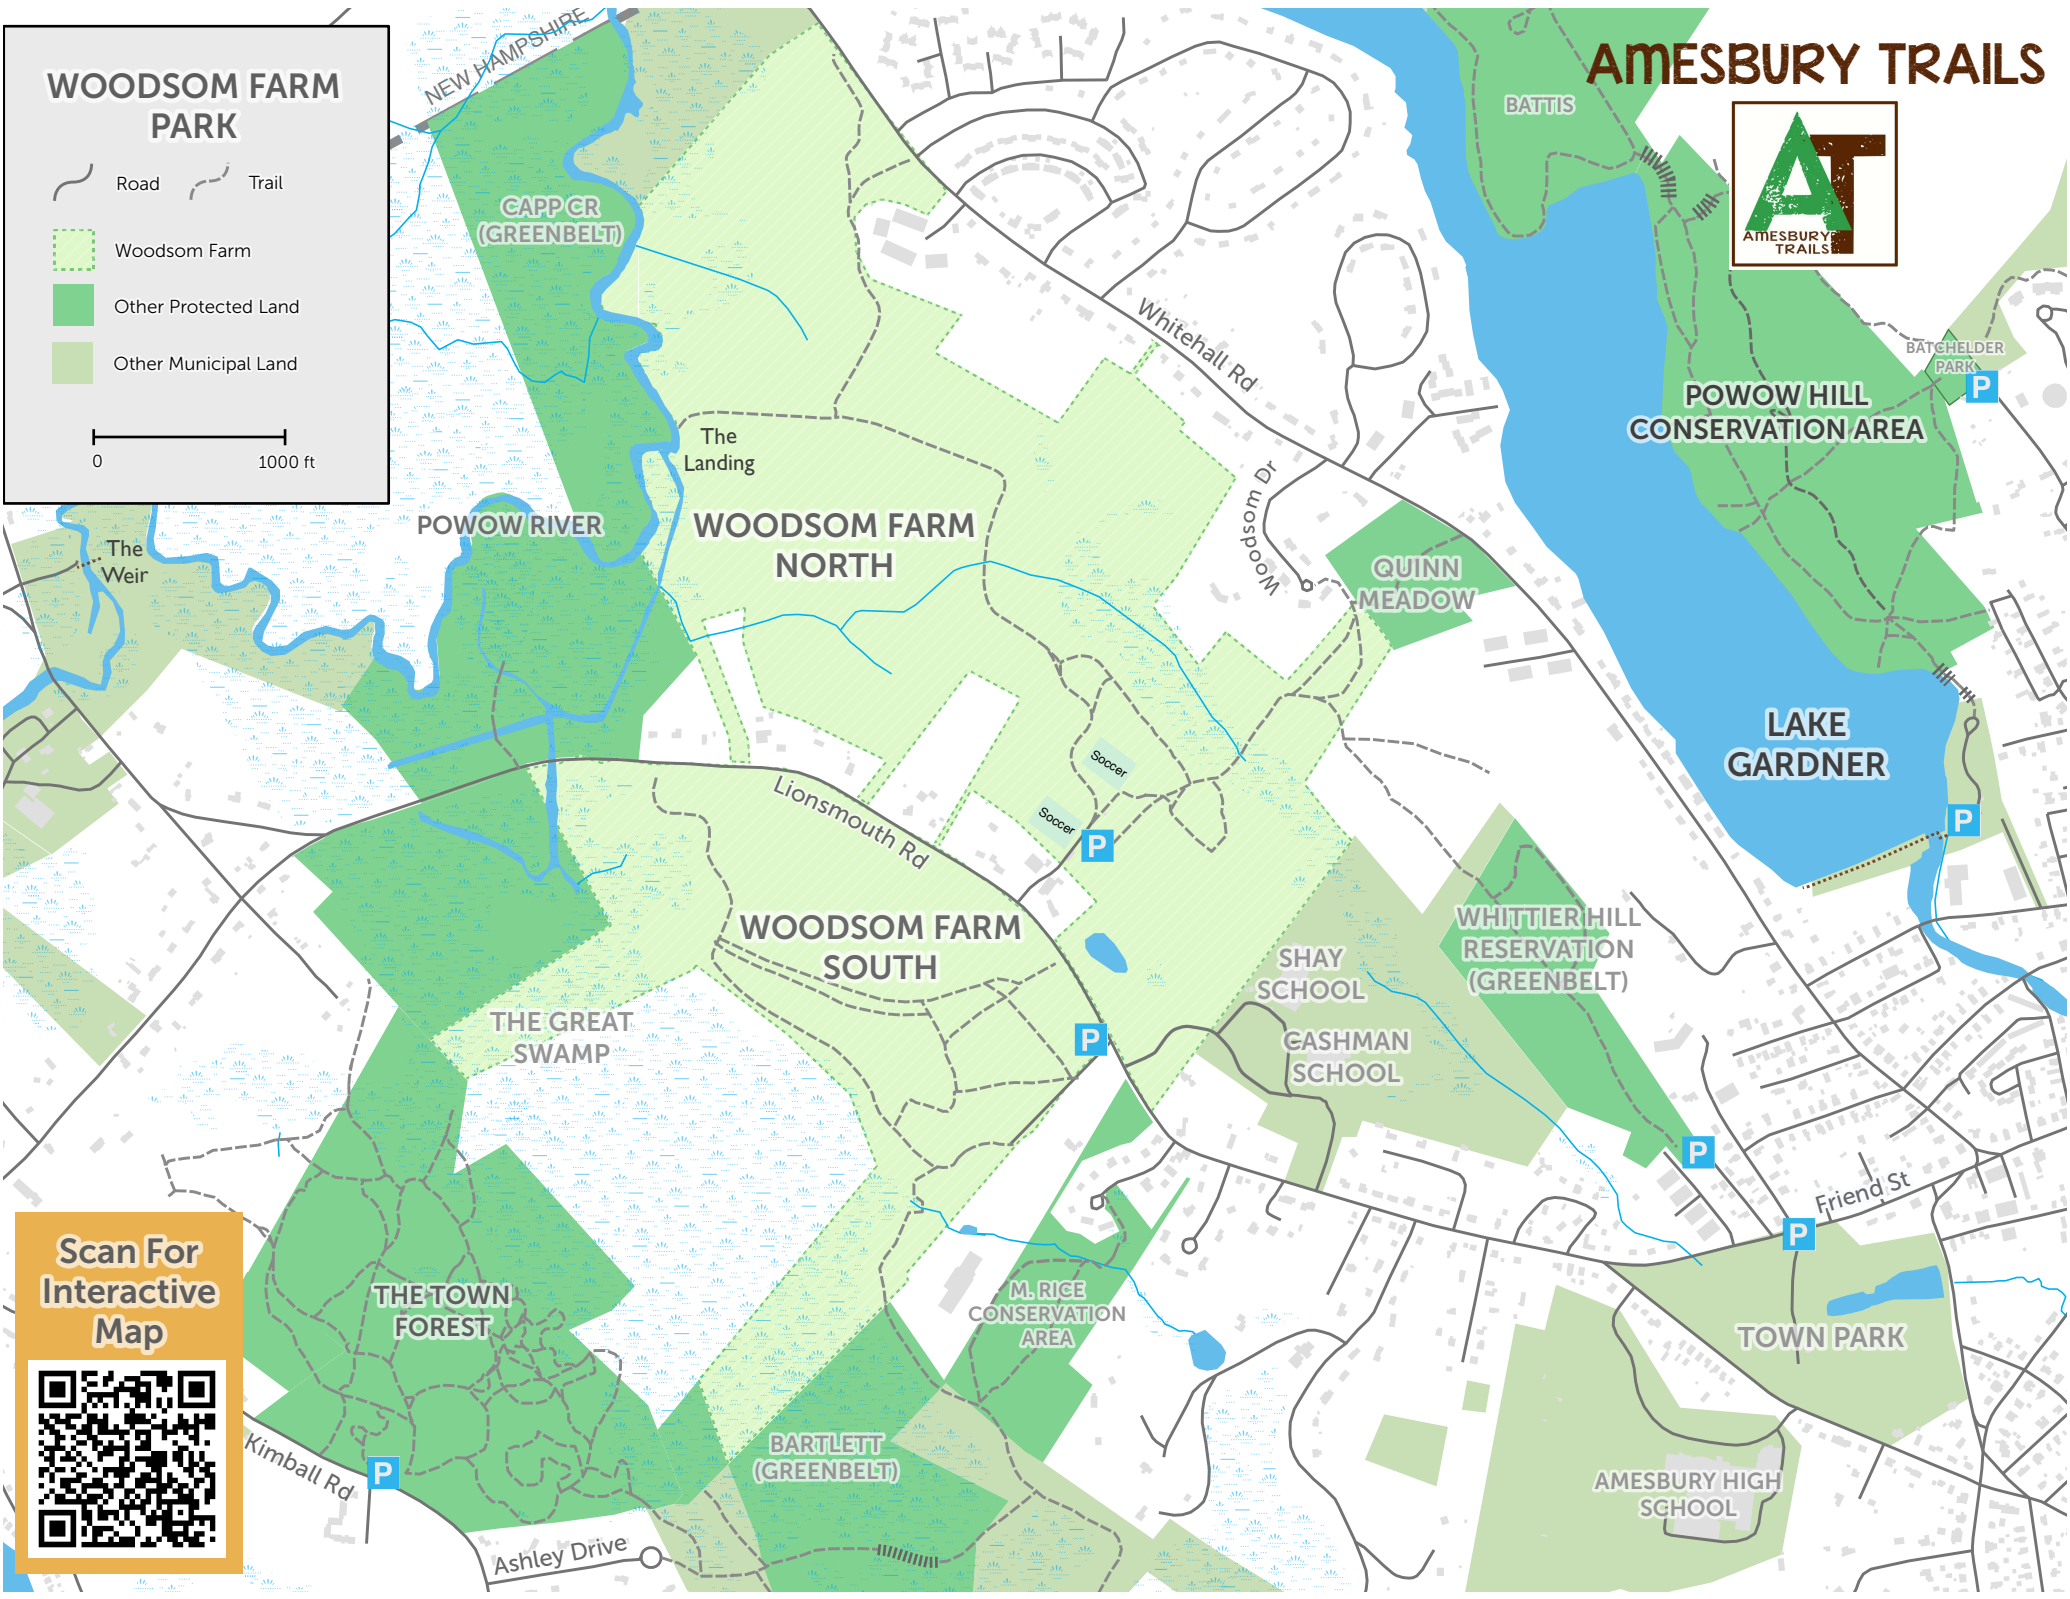

WOODSOM FARM PARK

— Road — Trail

- Woodsom Farm
- Other Protected Land
- Other Municipal Land

0 1000 ft

AMESBURY TRAILS

Scan For
Interactive
Map